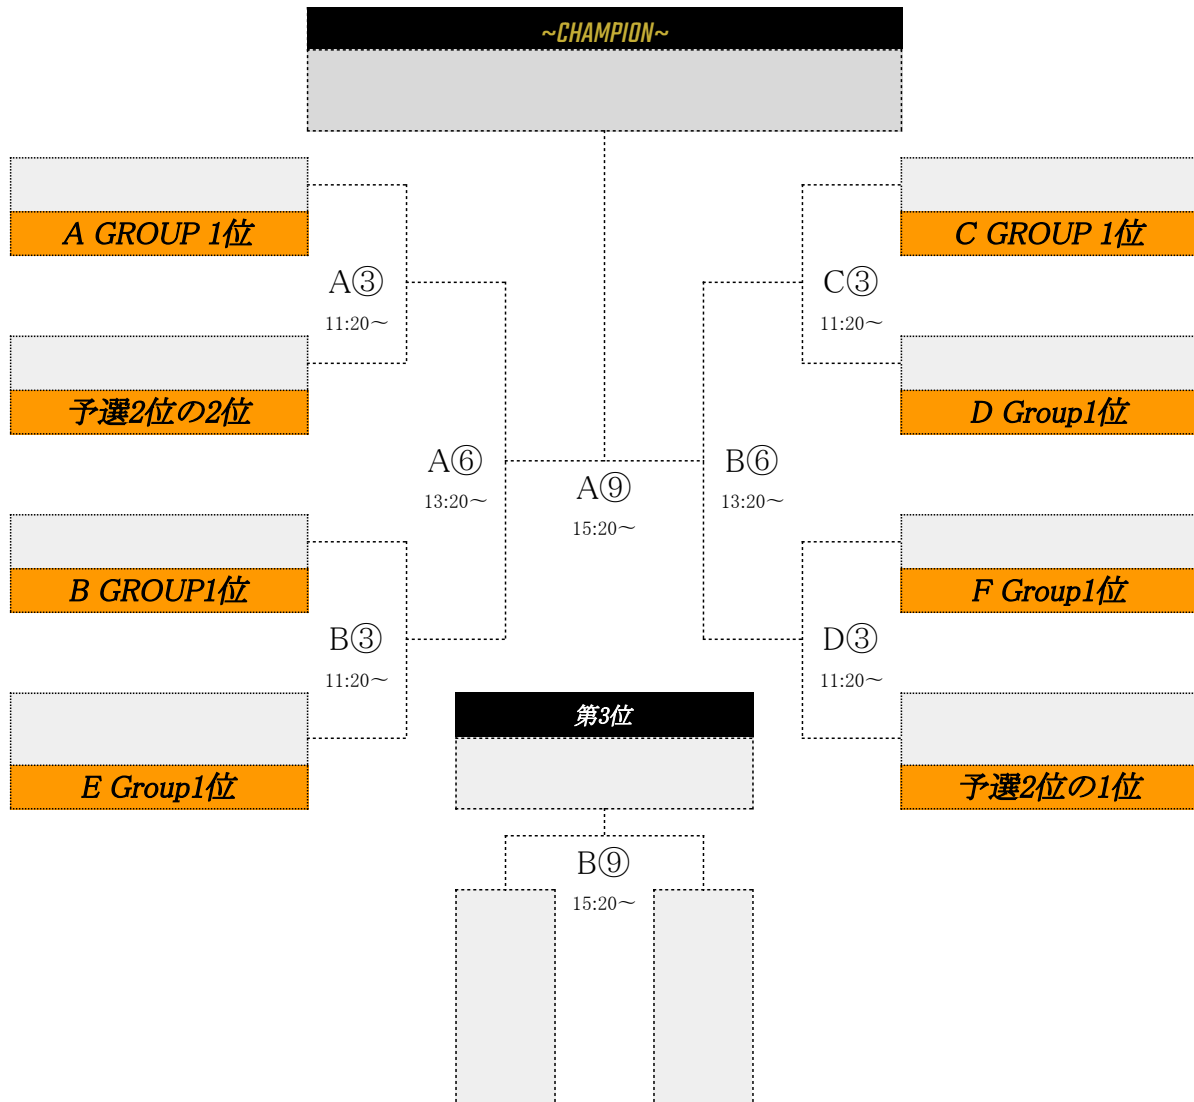

TOBIGERI ONE "W" SEASON 2023

Enriching the world with sports Enriching the world with sports Enriching the world with sports Enriching the world with sports Enriching the world with

Enriching the world with sports Enriching the world with sports Enriching the world with sports Enriching the world with sports Enriching the world with

注意事項

- •同点の場合、3人制のPK戦にて勝敗を決する
- •15分-5分-15分(8人制)自由交代となります

順位決定トーナメント

1位～8位決定戦